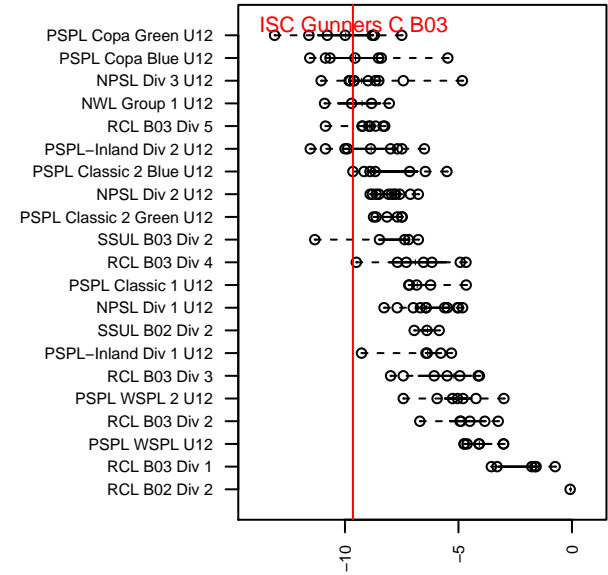

ISC Gunners C B03

Issaquah SC
 Issaquah, WA
 B03 total strength=284
 attack=0.17 defense=0.16
 fall league = PSPL Classic 2 Blue U12
 spr league = Spr PSPL Copa U12

alt names used:
 ISC GUNNERS FCISC GUNNERS B03 C
 ISC GUNNERS FC ISC GUNNERS B03 C (WA
 ISC GUNNERS FCISC GUNNERS B03 C
 ISC Gunners B03 C
 ISC Gunners B03C
 ISC Gunners B03 C

Venues played:
 2015 Snohomish United Invt Silver
 2015 Gunners Invitational U12 Silver
 2015 Bend Premier Cup U12B 9v9 BRONZE U
 2015 Labor Day Cup BU12 Silver
 2015 PSPL Classic 2 Blue U12
 2015 Spr PSPL Copa U12

**attack and defense variance (black dot)
relative to other teams
and top 10 in region**

**attack and defense rating
relative to others at age
and all opponents in last 13 months**

Performance relative to 13 month average