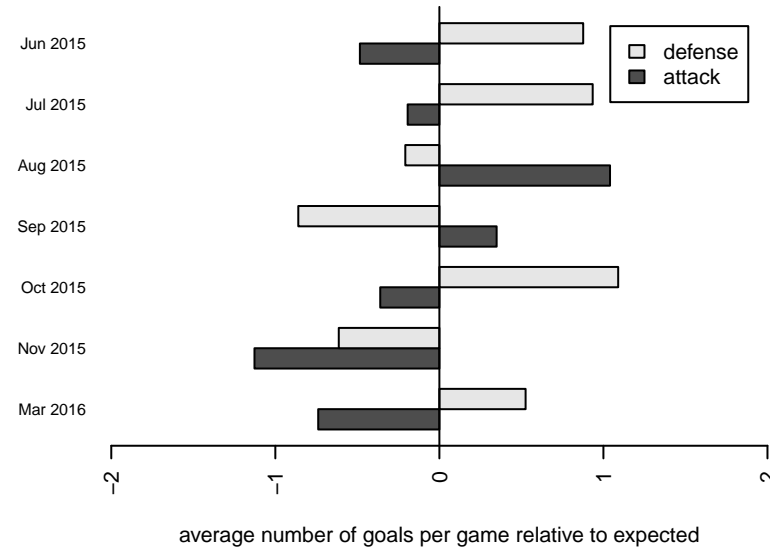

Performance relative to 13 month average