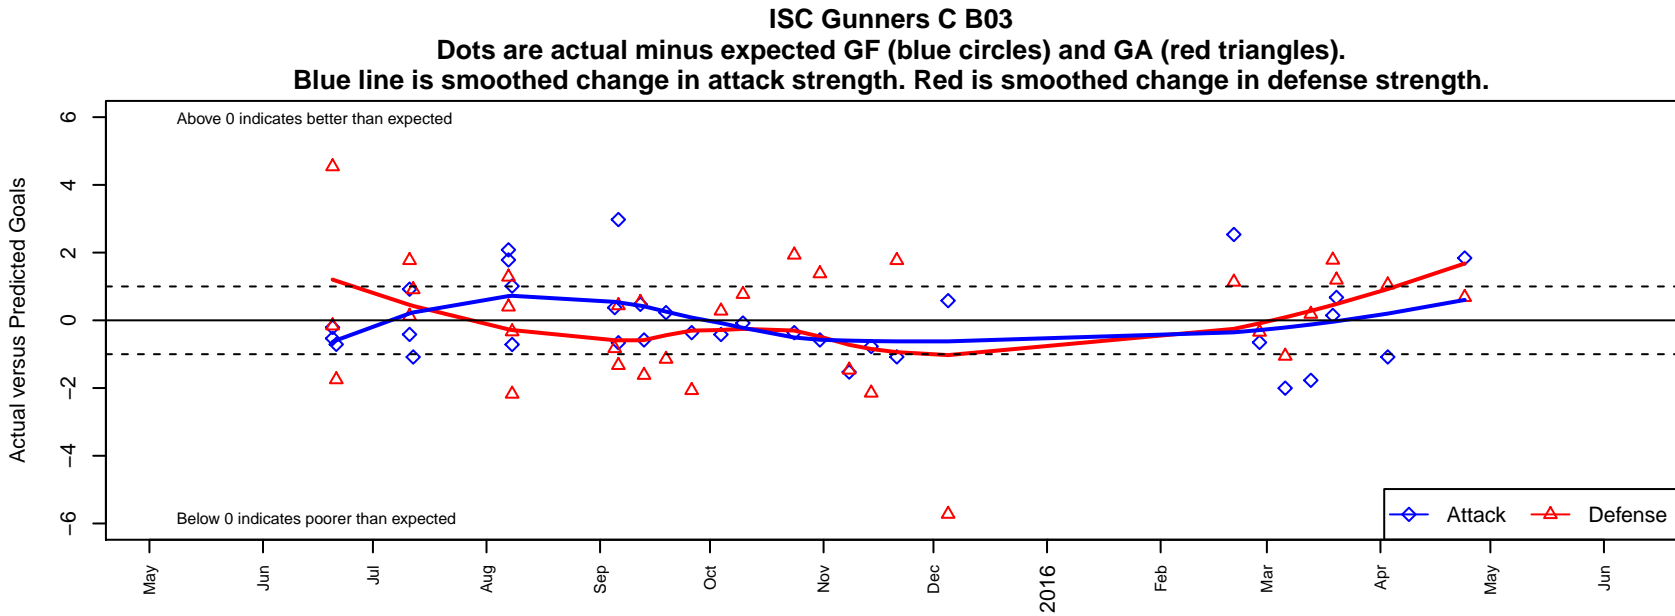

ISC Gunners C B03

Issaquah SC
 Issaquah, WA
 B03 total strength=284
 attack=0.17 defense=0.16
 fall league = PSPL Classic 2 Blue U12
 spr league = Spr PSPL Copa U12

alt names used:
 ISC GUNNERS FCISC GUNNERS B03 C
 ISC GUNNERS FC ISC GUNNERS B03 C (WA
 ISC GUNNERS FCISC GUNNERS B03 C
 ISC Gunners B03 C
 ISC Gunners B03C
 ISC Gunners B03 C

**attack and defense variance (black dot)
relative to other teams
and top 10 in region**

**attack and defense rating
relative to others at age
and all opponents in last 13 months**

Performance relative to 13 month average