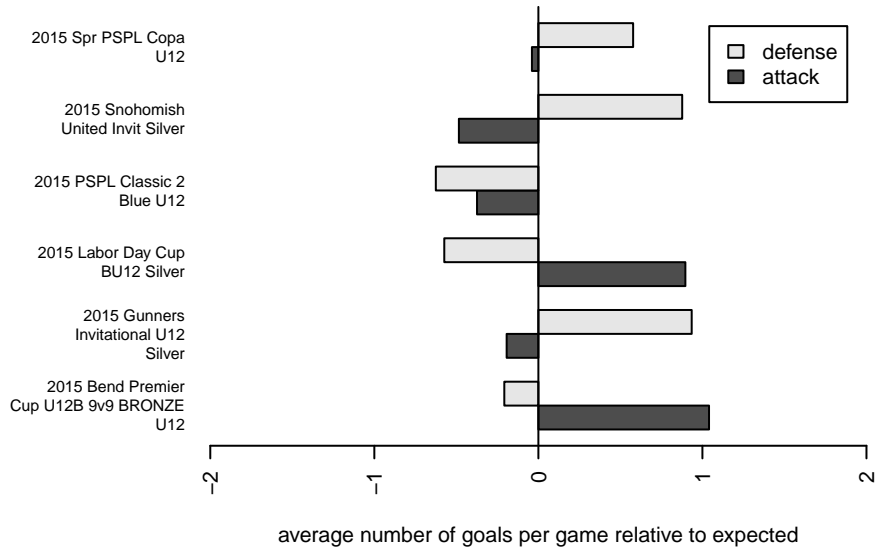

Venues played:
 2015 Snohomish United Invt Silver
 2015 Gunners Invitational U12 Silver
 2015 Bend Premier Cup U12B 9v9 BRONZE U
 2015 Labor Day Cup BU12 Silver
 2015 PSPL Classic 2 Blue U12
 2015 Spr PSPL Copa U12

**attack and defense variance (black dot)
relative to other teams
and top 10 in region**

**attack and defense rating
relative to others at age
and all opponents in last 13 months**

Performance relative to 13 month average